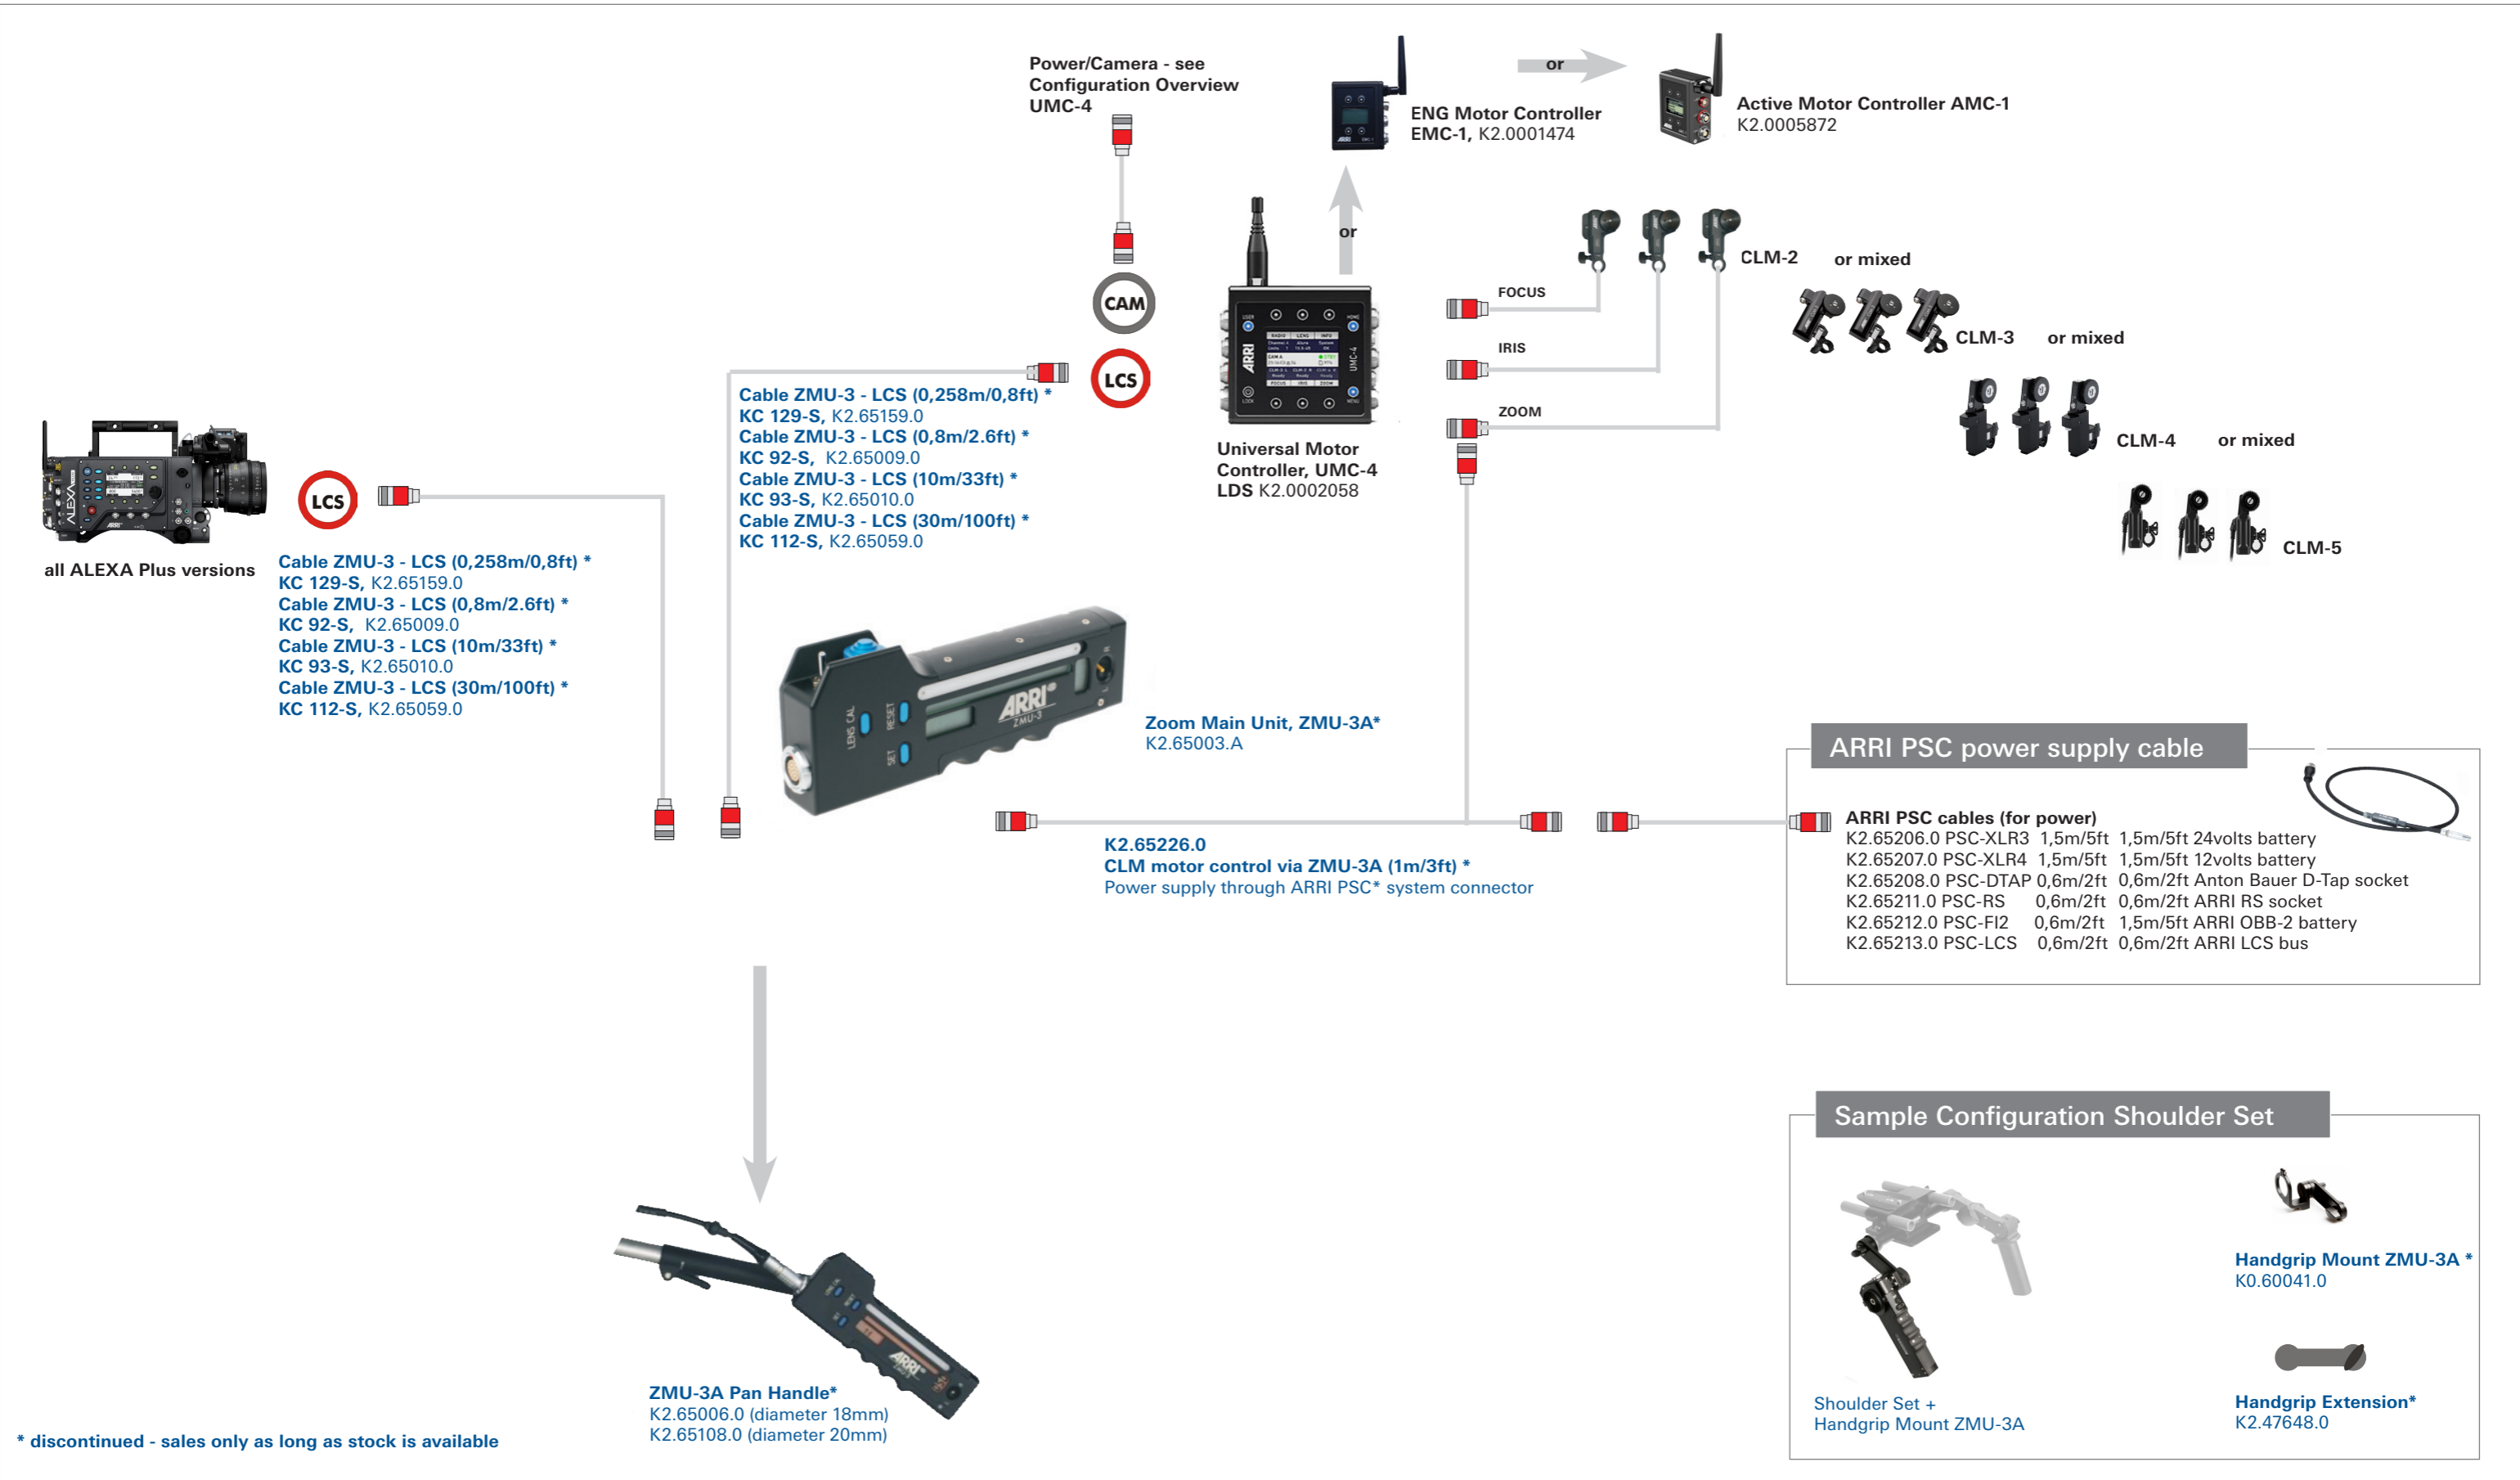

Zoom Main Unit ZMU-3A

CONFIGURATION OVERVIEW – 0.8.0 / 2017.02

© 2010 Arnold & Richter Cine Technik GmbH & Co. Betriebs KG. All rights reserved. This material is provided "as is" for information purposes only without any warranty. ARRI assumes no responsibility with regard to the performance or use of the products or typographical errors or inaccuracies of given information. Product specifications are subject to change without notice. For a full listing of all available components consult the price list.

* discontinued - sales only as long as stock is available